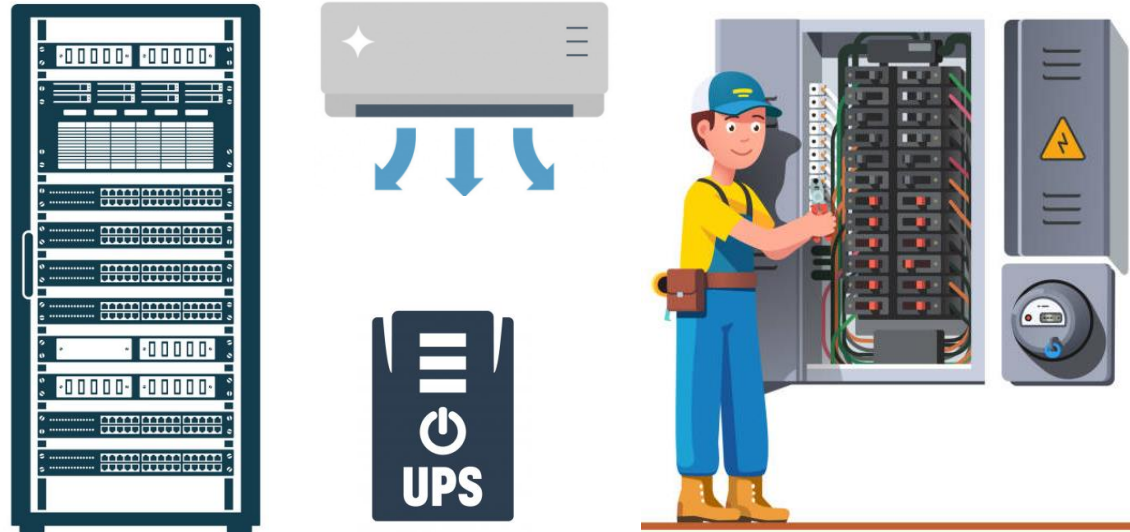

IT Automation

On-Premise

IT Server Room:

- 1) Rack
- 2) Servers
- 3) Cooling
- 4) UPS
- 5) Electricity Costs

IT Staff:

- 1) System Engineer
- 2) Network Engineer
- 3) 1 Level Support

Approximate Costs

IT Server Room: ~ 9 000 – 11 000 EUR 1 Time